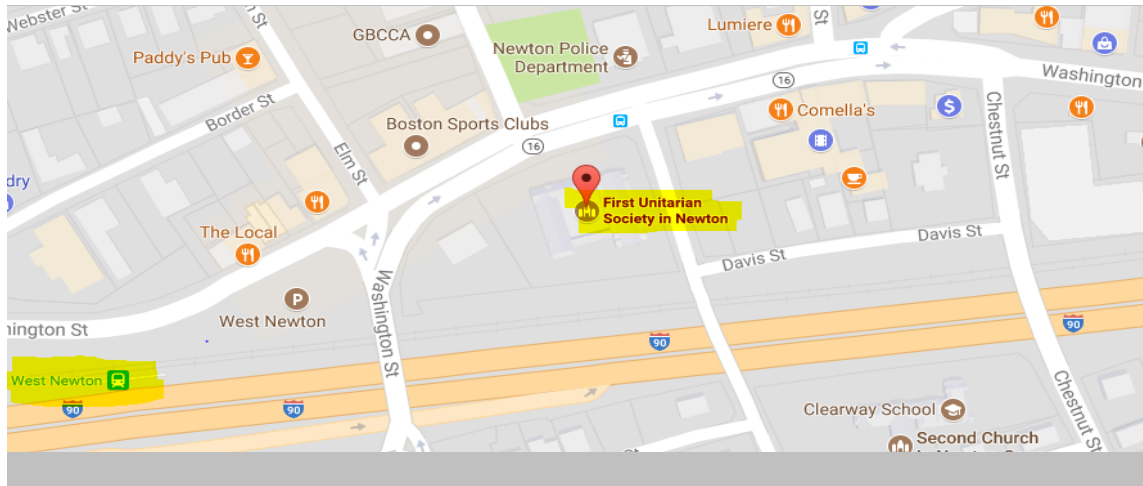

Public Transit to FUSN on Saturday, October 14th

See MBTA Trip planner for more details: <https://www.mbta.com/trip-planner>

Option 1: From **South Station**, take the commuter Rail (Framingham/Worcester) to West Newton. The W. Newton commuter rail station is about a block from FUSN. From South Station, 8:38am train arrives 9:10am in W. Newton ; 12:38pm train arrives 1:10pm in W. Newton; 6:18pm train arrives 6:50 pm in W. Newton

Public Transit to FUSN on Saturday, October 14th

See MBTA Trip planner for more details: <https://www.mbta.com/trip-planner>

Option 2: From **Porter Square, Cambridge** take the commuter Rail (Fitchburg/S. Acton) to Brandeis/Roberts stop. Cross the street (to South St. @ Angleside St.) to catch the 553 bus to West Newton which stops right at the church (Washington St. @ Highland Ave.) 8:45 am train gets you to FUSN at 9:52am; 5:53pm train gets you to FUSN at 6:50pm.

Itinerary 1 - 67 mins.

- Take Fitchburg/South Acton Line - Wachusett To Brandeis/ Roberts
Station [view route](#)
8:45 AM Depart from [Porter Square Station](#)
9:00 AM Arrive at [Brandeis/ Roberts Station-FLAG STOP](#)
- 553 Newton Corner Via West Newton [view route](#)
9:30 AM Depart from [South St @ Angleside St](#)
9:52 AM Arrive at [Washington St @ Highland St](#)

See MBTA Trip planner for more details: <https://www.mbta.com/trip-planner>

Public Transit to FUSN on Saturday, October 14th

See MBTA Trip planner for more details: <https://www.mbta.com/trip-planner>

Option 3: From **Central Square, Cambridge** (Green St. @ Magazine St), take the #70 or #70A bus Outbound towards Market Place Drive or N. Waltham. At Carter St. opposite the Commuter Rail Station, transfer to the #553 bus Inbound towards Newton Corner. It stops right at the church on Washington St. @ Highland St. From Central Square, 8:46am bus gets you to FUSN at 9:52am; 12:41pm bus gets you to FUSN @ 1:37pm; 6:45pm bus gets you to FUSN at 7:35 pm.