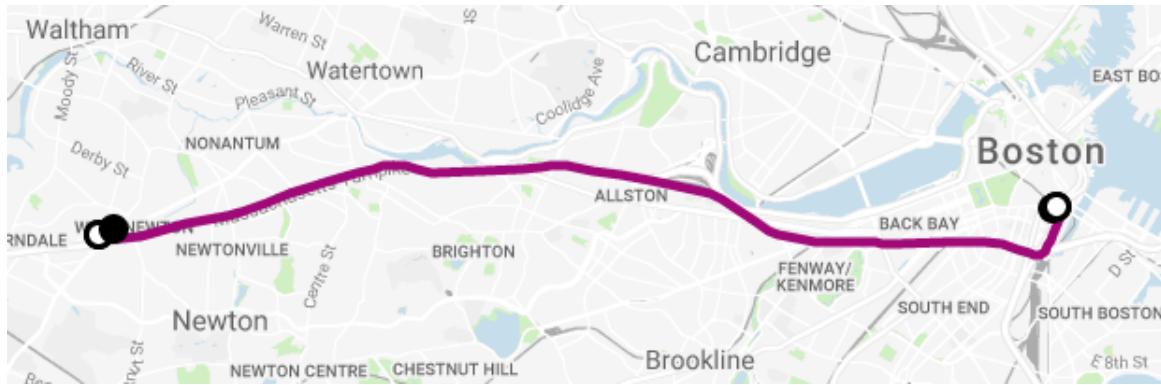

Public Transit to FUSN on Saturday, October 14th

See MBTA Trip planner for more details: <https://www.mbta.com/trip-planner>

Option 1: From **South Station**, take the commuter Rail (Framingham/Worcester) to West Newton. The W. Newton commuter rail station is about a block from FUSN. From South Station, 8:38am train arrives 9:10am in W. Newton ; 12:38pm train arrives 1:10pm in W. Newton; 6:18pm train arrives 6:50 pm in W. Newton

Public Transit to FUSN on Saturday, October 14th

See MBTA Trip planner for more details: <https://www.mbta.com/trip-planner>

Option 2: From **Porter Square, Cambridge** take the commuter Rail (Fitchburg/S. Acton) to Brandeis/Roberts stop. Cross the street (to South St. @ Angleside St.) to catch the 553 bus to West Newton which stops right at the church (Washington St. @ Highland Ave.) 8:45 am train gets you to FUSN at 9:52am; 5:53pm train gets you to FUSN at 6:50pm.

Itinerary 1 - 67 mins.

- Take Fitchburg/South Acton Line - Wachusett To Brandeis/ Roberts
Station [view route](#)
8:45 AM Depart from [Porter Square Station](#)
9:00 AM Arrive at [Brandeis/ Roberts Station-FLAG STOP](#)
- 553 Newton Corner Via West Newton [view route](#)
9:30 AM Depart from [South St @ Angleside St](#)
9:52 AM Arrive at [Washington St @ Highland St](#)

See MBTA Trip planner for more details: <https://www.mbta.com/trip-planner>

Public Transit to FUSN on Saturday, October 14th

See MBTA Trip planner for more details: <https://www.mbta.com/trip-planner>

Option 3: From **Central Square, Cambridge** (Green St. @ Magazine St), take the #70 or #70A bus Outbound towards Market Place Drive or N. Waltham. At Carter St. opposite the Commuter Rail Station, transfer to the #553 bus Inbound towards Newton Corner. It stops right at the church on Washington St. @ Highland St. From Central Square, 8:46am bus gets you to FUSN at 9:52am; 12:41pm bus gets you to FUSN @ 1:37pm; 6:45pm bus gets you to FUSN at 7:35 pm.