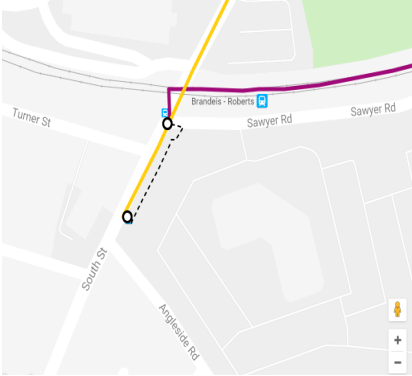

Public Transit to FUSN on Saturday, October 14th

See MBTA Trip planner for more details: <https://www.mbta.com/trip-planner>

Option 1: From **South Station**, take the commuter Rail (Framingham/Worcester) to West Newton. The W. Newton commuter rail station is about a block from FUSN. From South Station, 8:38am train arrives 9:10am in W. Newton ; 12:38pm train arrives 1:10pm in W. Newton; 6:18pm train arrives 6:50 pm in W. Newton

Public Transit to FUSN on Saturday, October 14th

See MBTA Trip planner for more details: <https://www.mbta.com/trip-planner>

Option 2: From **Porter Square, Cambridge** take the commuter Rail (Fitchburg/S. Acton) to Brandeis/Roberts stop. Cross the street (to South St. @ Angleside St.) to catch the 553 bus to West Newton which stops right at the church (Washington St. @ Highland Ave.) 8:45 am train gets you to FUSN at 9:52am; 5:53pm train gets you to FUSN at 6:50pm.

Itinerary 1 - 67 mins.

- Take Fitchburg/South Acton Line - Wachusett To Brandeis/ Roberts
Station [view route](#)
8:45 AM Depart from [Porter Square Station](#)
9:00 AM Arrive at [Brandeis/ Roberts Station-FLAG STOP](#)
- 553 Newton Corner Via West Newton [view route](#)
9:30 AM Depart from [South St @ Angleside St](#)
9:52 AM Arrive at [Washington St @ Highland St](#)

See MBTA Trip planner for more details: <https://www.mbta.com/trip-planner>

Public Transit to FUSN on Saturday, October 14th

See MBTA Trip planner for more details: <https://www.mbta.com/trip-planner>

Option 3: From **Central Square, Cambridge** (Green St. @ Magazine St), take the #70 or #70A bus Outbound towards Market Place Drive or N. Waltham. At Carter St. opposite the Commuter Rail Station, transfer to the #553 bus Inbound towards Newton Corner. It stops right at the church on Washington St. @ Highland St. From Central Square, 8:46am bus gets you to FUSN at 9:52am; 12:41pm bus gets you to FUSN @ 1:37pm; 6:45pm bus gets you to FUSN at 7:35 pm.