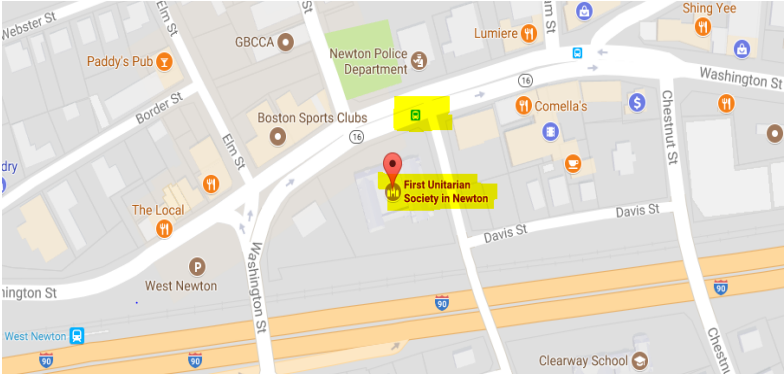

Public Transit to FUSN on Saturday, October 14th

See MBTA Trip planner for more details: <https://www.mbta.com/trip-planner>

Option 1: From **South Station**, take the commuter Rail (Framingham/Worcester) to West Newton. The W. Newton commuter rail station is about a block from FUSN. From South Station, 8:38am train arrives 9:10am in W. Newton ; 12:38pm train arrives 1:10pm in W. Newton; 6:18pm train arrives 6:50 pm in W. Newton

Public Transit to FUSN on Saturday, October 14th

See MBTA Trip planner for more details: <https://www.mbta.com/trip-planner>

Option 2: From **Porter Square, Cambridge** take the commuter Rail (Fitchburg/S. Acton) to Brandeis/Roberts stop. Cross the street (to South St. @ Angleside St.) to catch the 553 bus to West Newton which stops right at the church (Washington St. @ Highland Ave.) 8:45 am train gets you to FUSN at 9:52am; 5:53pm train gets you to FUSN at 6:50pm.

Itinerary 1 - 67 mins.

- Take Fitchburg/South Acton Line - Wachusett To Brandeis/ Roberts
Station [view route](#)
8:45 AM Depart from [Porter Square Station](#)
9:00 AM Arrive at [Brandeis/ Roberts Station-FLAG STOP](#)
- 553 Newton Corner Via West Newton [view route](#)
9:30 AM Depart from [South St @ Angleside St](#)
9:52 AM Arrive at [Washington St @ Highland St](#)

See MBTA Trip planner for more details: <https://www.mbta.com/trip-planner>

Public Transit to FUSN on Saturday, October 14th

See MBTA Trip planner for more details: <https://www.mbta.com/trip-planner>

Option 3: From **Central Square, Cambridge** (Green St. @ Magazine St), take the #70 or #70A bus Outbound towards Market Place Drive or N. Waltham. At Carter St. opposite the Commuter Rail Station, transfer to the #553 bus Inbound towards Newton Corner. It stops right at the church on Washington St. @ Highland St. From Central Square, 8:46am bus gets you to FUSN at 9:52am; 12:41pm bus gets you to FUSN @ 1:37pm; 6:45pm bus gets you to FUSN at 7:35 pm.