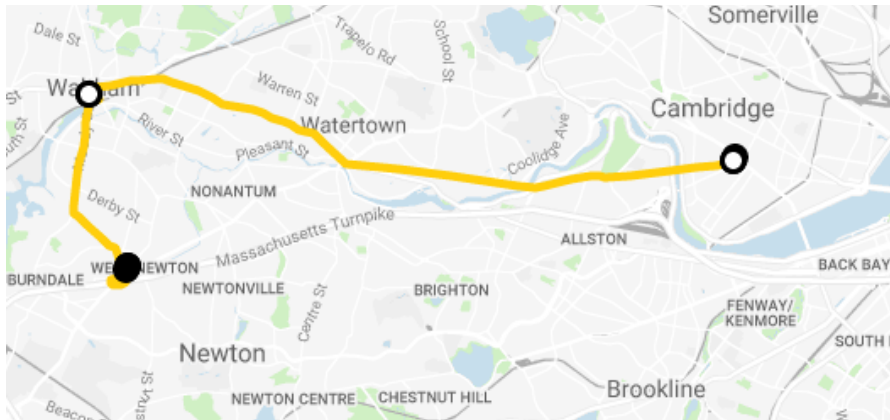

Public Transit to FUSN on Saturday, October 14th

See MBTA Trip planner for more details: <https://www.mbta.com/trip-planner>

Option 2: From **Porter Square, Cambridge** take the commuter Rail (Fitchburg/S. Acton) to Brandeis/Roberts stop. Cross the street (to South St. @ Angleside St.) to catch the 553 bus to West Newton which stops right at the church (Washington St. @ Highland Ave.) 8:45 am train gets you to FUSN at 9:52am; 5:53pm train gets you to FUSN at 6:50pm.

Itinerary 1 - 67 mins.

- Take Fitchburg/South Acton Line - Wachusett To Brandeis/ Roberts
Station [view route](#)
8:45 AM Depart from [Porter Square Station](#)
9:00 AM Arrive at [Brandeis/ Roberts Station-FLAG STOP](#)
- 553 Newton Corner Via West Newton [view route](#)
9:30 AM Depart from [South St @ Angleside St](#)
9:52 AM Arrive at [Washington St @ Highland St](#)

COST:	Regular fare	Senior/Disabled fare
	\$8.75	\$4.20

Transfer from commuter rail at Brandeis - Roberts to #553 bus

#553 stops in front of the church on Washington St @ Highland Ave.

Public Transit to FUSN on Saturday, October 14th

See MBTA Trip planner for more details: <https://www.mbta.com/trip-planner>

Public Transit to FUSN on Saturday, October 14th

See MBTA Trip planner for more details: <https://www.mbta.com/trip-planner>

Option 3: From **Central Square, Cambridge** (Green St. @ Magazine St), take the #70 or #70A bus Outbound towards Market Place Drive or N. Waltham. At Carter St. opposite the Commuter Rail Station, transfer to the #553 bus Inbound towards Newton Corner. It stops right at the church on Washington St. @ Highland St. From Central Square, 8:46am bus gets you to FUSN at 9:52am; 12:41pm bus gets you to FUSN @ 1:37pm; 6:45pm bus gets you to FUSN at 7:35 pm.